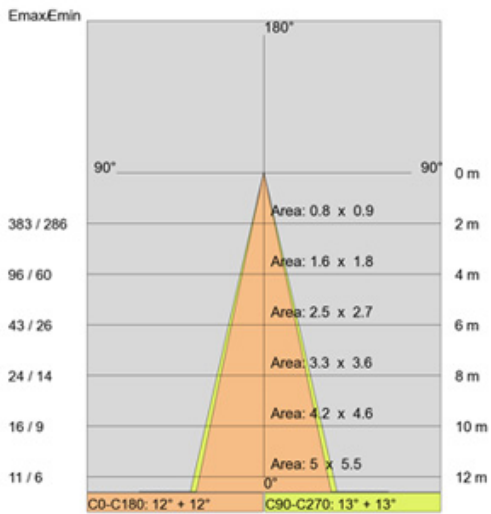

OLODUM ROUND RECESSED

E10I0071-

PROJECT	
TYPE	
SPECIFIER	
QUANTITY	
DATE	

E